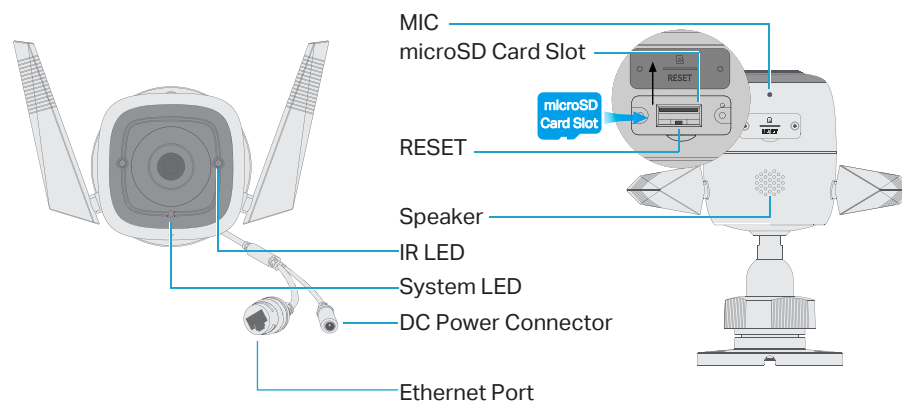

*microSD card needs to be purchased separately.

// Specifications

Camera

- Image Sensor: 1/2.8"
- Resolution: 3MP (2304 × 1296)
- Night Vision: 850 nm IR LED (up to 98 ft)
- Lens: F/NO: 2.2; Focal Length: 3.89 mm

// Specifications

Hardware

- Port: Ethernet through RJ45 Port
- Button: RESET button
- LED: System LED
- Adapter Input: 100-240 V, 50/60 Hz, 0.3 A
- Adapter Output: 9.0 V, 0.6 A (DC Power)
- External Storage: microSD card slot (Supports up to 128GB)
- Dimensions (W x D x H): 5.6*4.1*2.5 in. (142.3*103.4*64.3 mm)